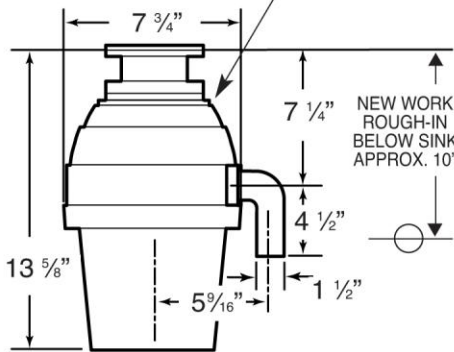

SUBMITTAL SHEET

MODEL 3200 • 3/4 H.P.

- High-speed 2700 r.p.m. permanent magnet motor produces more power per pound.
- Stainless steel grinding components.
- Fast and easy mount system provides a no hassle installation.
- Power cord included.
- Removable splash guard is included.
- Safe for properly sized septic tanks.
- Sound insulated for quiet operation.
- Longest warranties in the industry demonstrates commitment to quality.

Eight Year In-Home and LIFETIME Corrosion Warranty (see below)

DIMENSIONS

Knock-out for dishwasher drain connector sized for 7/8" I.D. rubber hose.

Measurements are in inches

Waste King® Warranty

Any Waste King Legend® Model 3200 less than 8 years old that develops a material or mechanical defect will be replaced, in your home free of charge.

SPECIFICATIONS

Motor Horsepower	3/4 H.P.
Motor Speed R.P.M.	2700
Voltage	115
Hz	60
Current-Amps	4.5
Motor Type	Permanent Magnet
Power Cord	Attached
Stopper	Positive Seal
Sink Flange	Stainless Steel & Celcon
Splash Guard	Removable
Waste Elbow	ABS
Feed	Continuous
Grind Ring	Stainless Steel
Swivel Impellers	Stainless Steel
Turntable	Stainless Steel
Hopper	Glass Filled Nylon
Grinding Chamber	Corrosion Proof Glass Filled Polyester
Bearings	Permanently Lubricated; Sleeve Type
Overload Protector	Manual Reset Type
Sound Shell	Yes-Full
Shipping Weight (lbs.)	10.72
Pallet Quantity	100